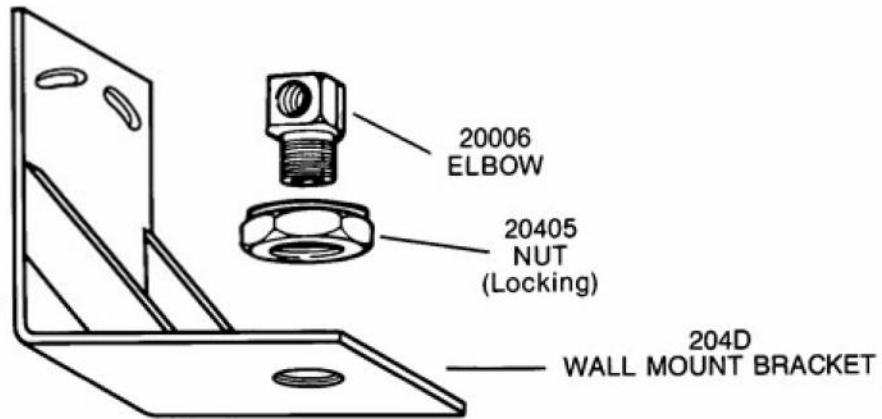

CAR WASH WALL MOUNT ASSEMBLY

**MODEL 206
STYLE D**

Order by part number.
(3/8" tapping only)

ZIERCO WATERBOY CAR WASH BOOMS

7355 SOUTH FIRST STREET * OAK CREEK WI 53154 * VOICE 414-764-6630 * FAX 414-764-9763