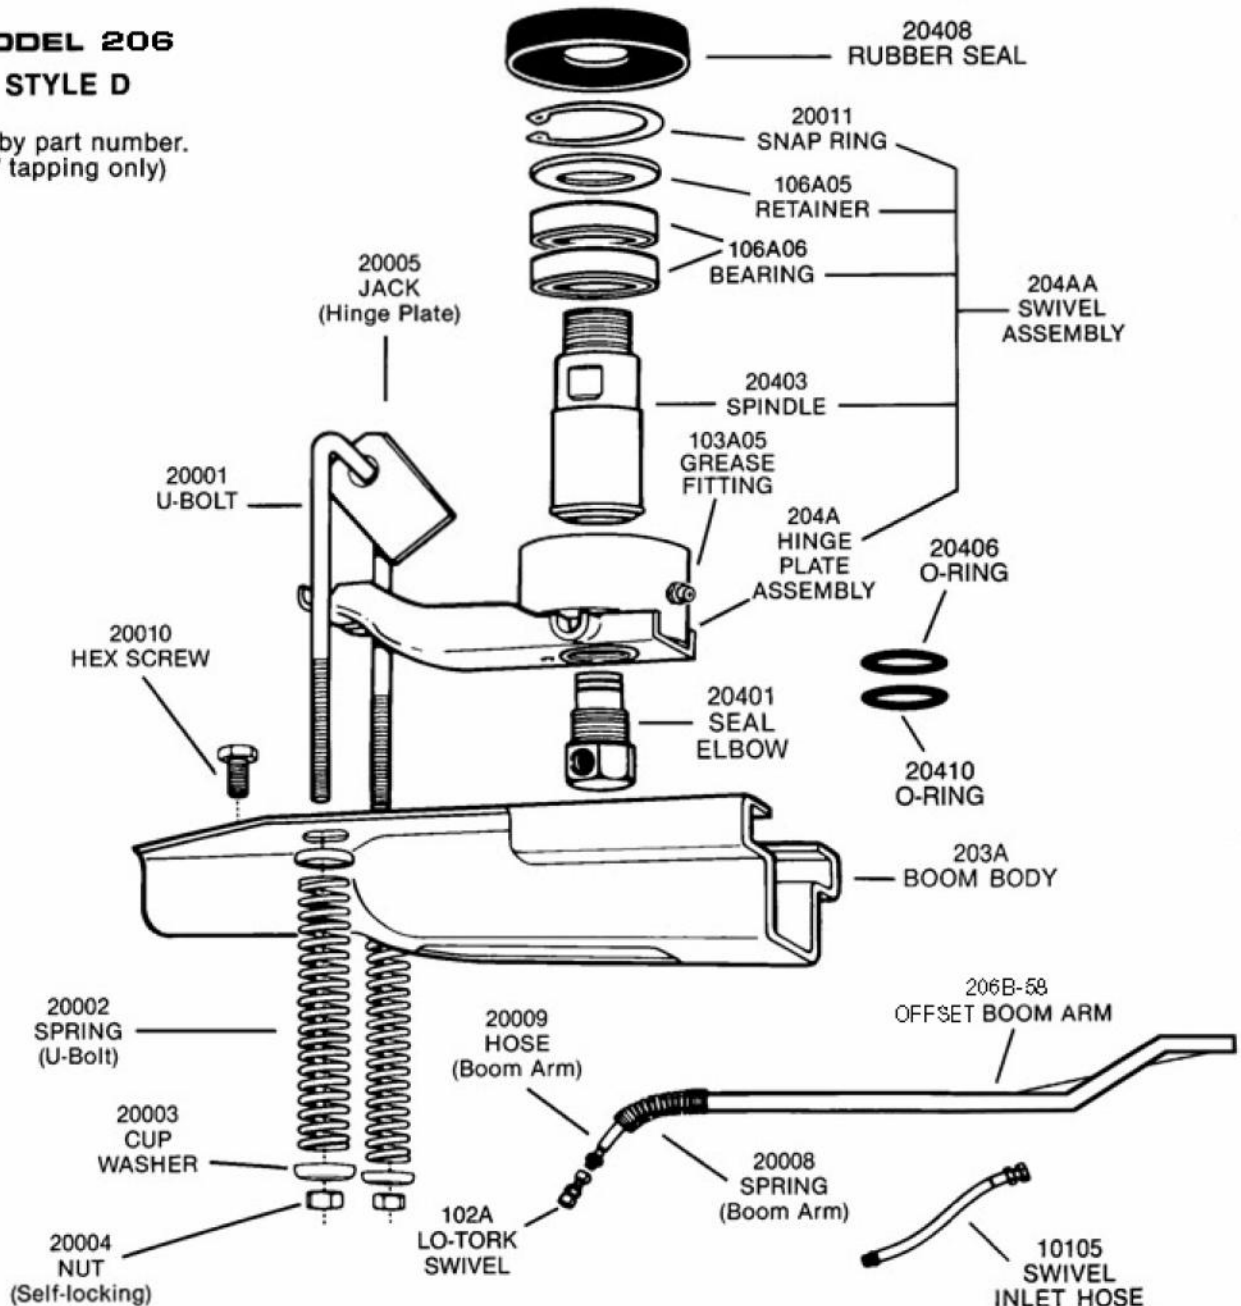

CAR WASH WALL MOUNT ASSEMBLY

**MODEL 206
STYLE D**

Order by part number.
(3/8" tapping only)

ZIERCO WATERBOY CAR WASH BOOMS

7355 SOUTH FIRST STREET * OAK CREEK WI 53154 * VOICE 414-764-6630 * FAX 414-764-9763