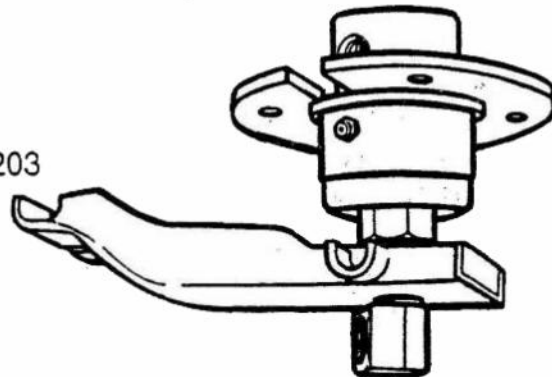

MODEL 203 TO 204 CONVERSION KIT

FOR CONVERTING MODEL 203
SEALED CARTRIDGE BOOM TO THE
NEW MODEL 204 EASY SERVICE
BOOM.

204B \$163.00

204B-S \$228.00
Stainless Steel

**204B
CONVERSION
KIT**

**DISCARD
OLD MODEL 203
CARTRIDGE,
FLANGE AND
HINGE PLATE
AS SHOWN**