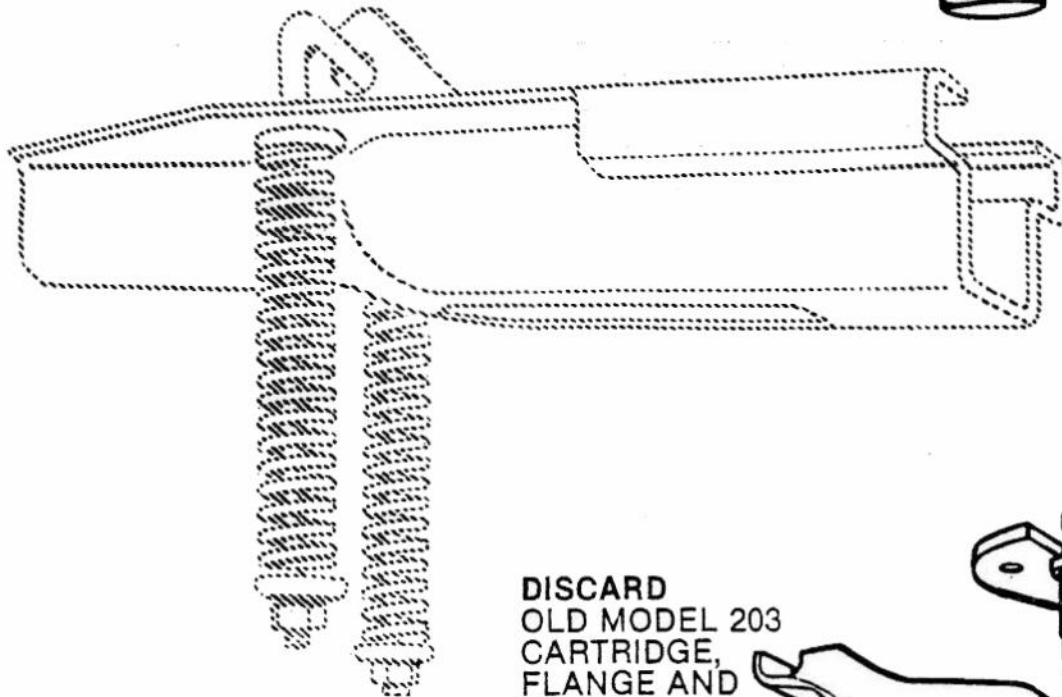

MODEL 203 TO 204 CONVERSION KIT

FOR CONVERTING MODEL 203
SEALED CARTRIDGE BOOM TO THE
NEW MODEL 204 EASY SERVICE
BOOM.

204B \$163.00

204B-S \$228.00
Stainless Steel

**204B
CONVERSION
KIT**

**DISCARD
OLD MODEL 203
CARTRIDGE,
FLANGE AND
HINGE PLATE
AS SHOWN**