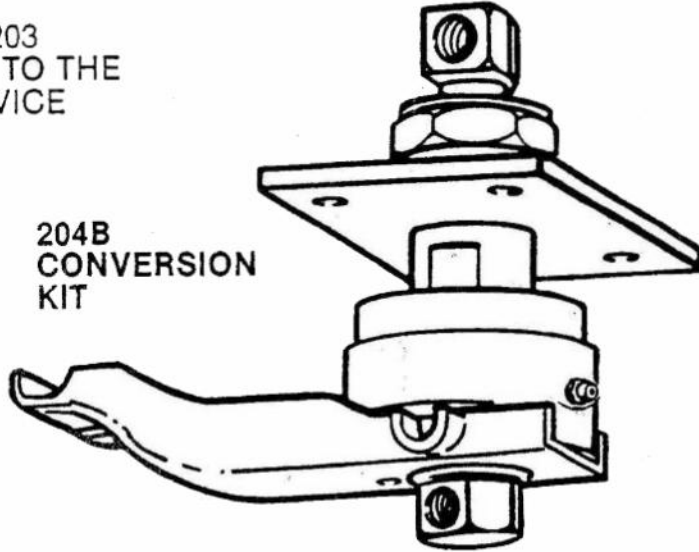

MODEL 203 TO 204 CONVERSION KIT

FOR CONVERTING MODEL 203
SEALED CARTRIDGE BOOM TO THE
NEW MODEL 204 EASY SERVICE
BOOM.

204B \$163.00

204B-S \$228.00
Stainless Steel

**204B
CONVERSION
KIT**

**DISCARD
OLD MODEL 203
CARTRIDGE,
FLANGE AND
HINGE PLATE
AS SHOWN**