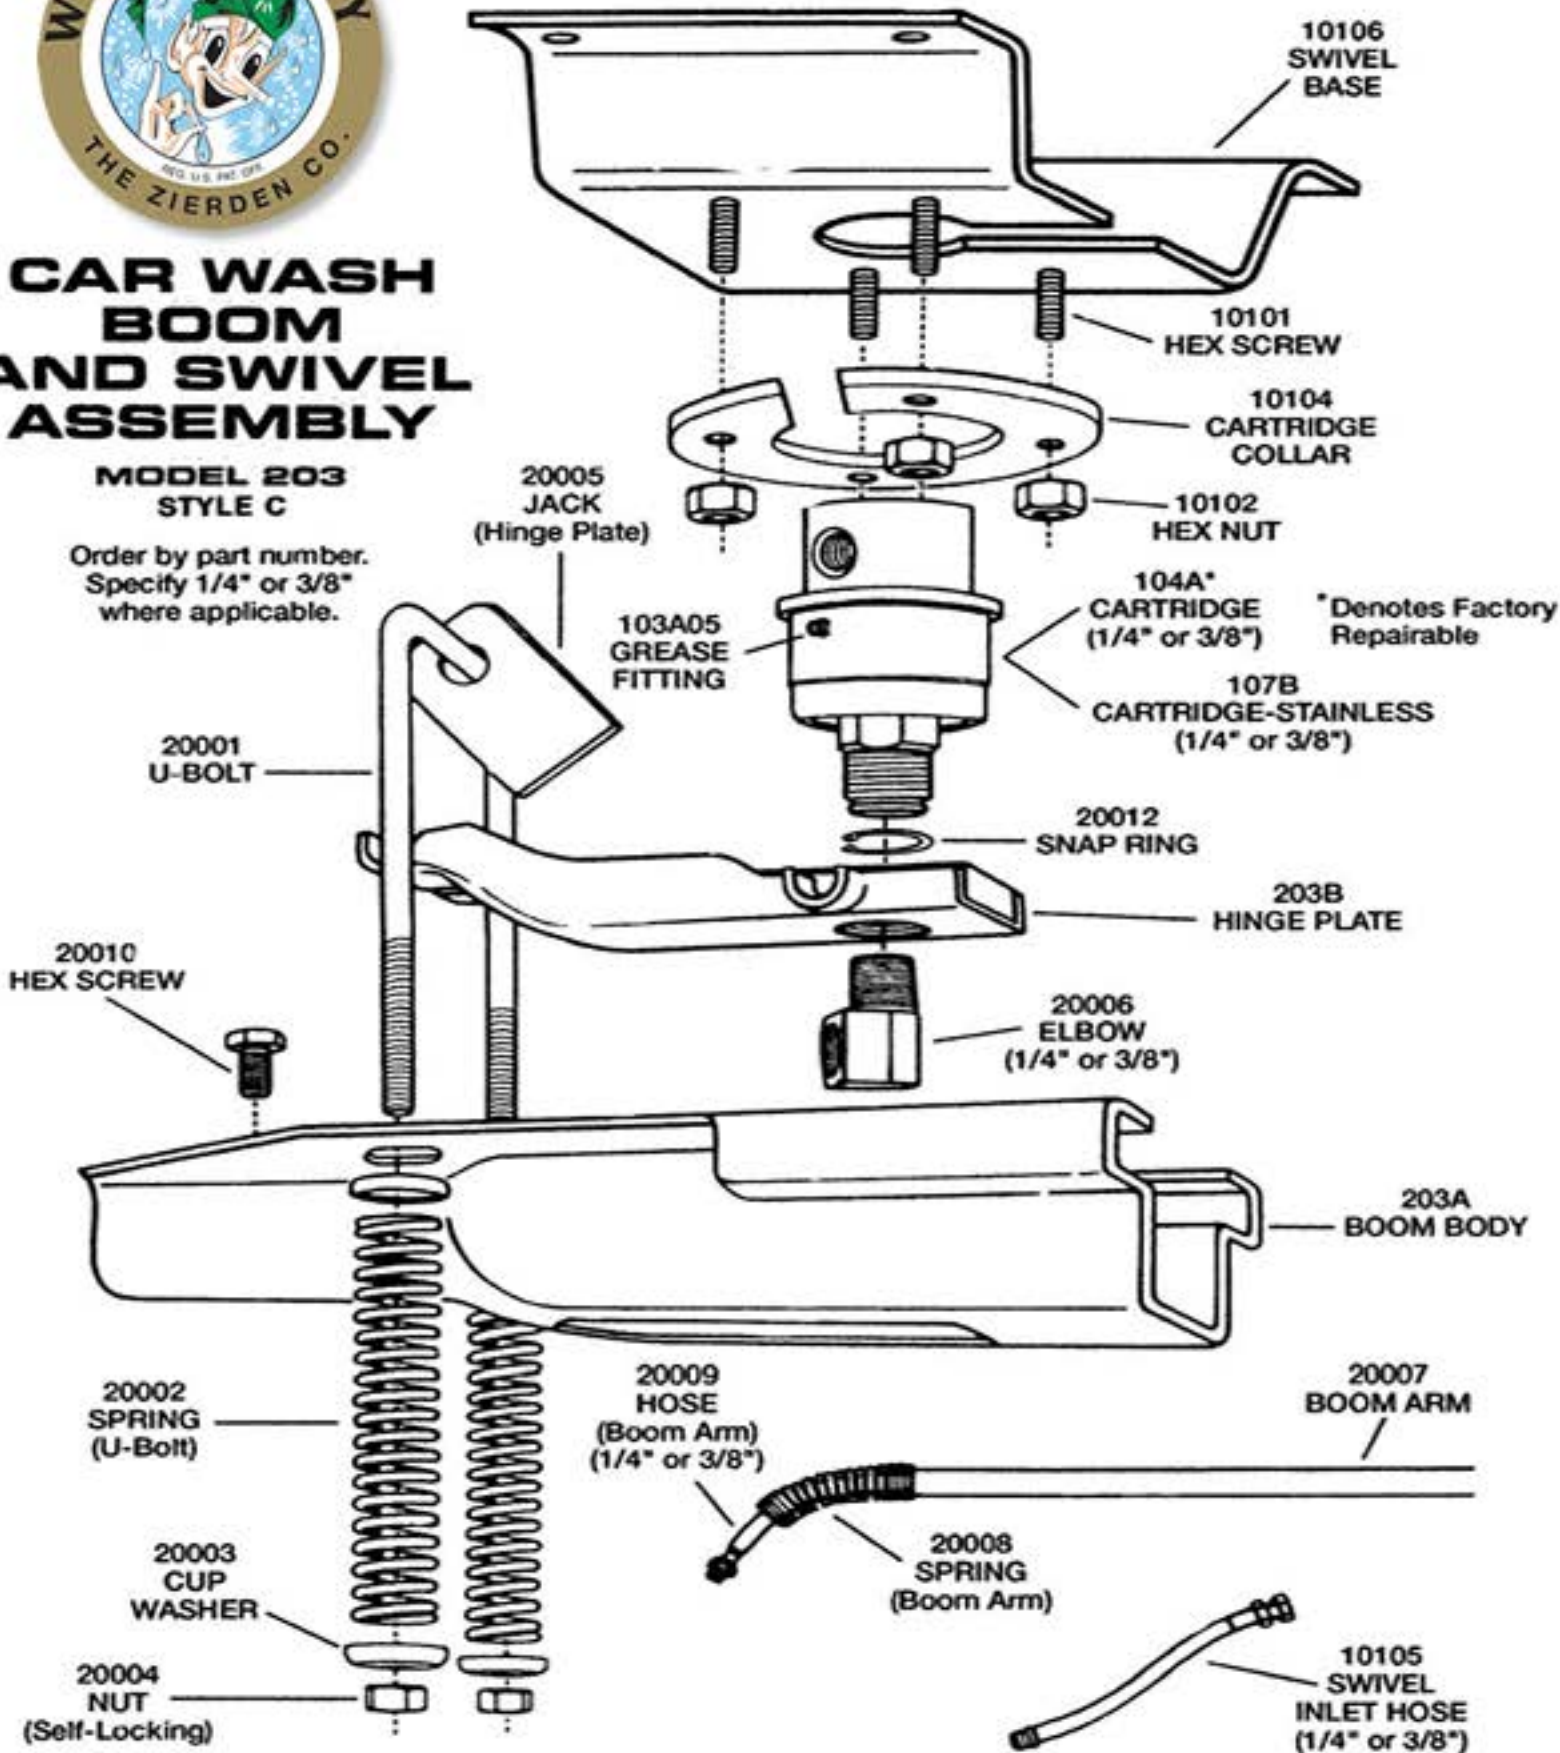

Zierco Waterboy®

by Zierden Company

CAR WASH BOOM AND SWIVEL ASSEMBLY

MODEL 203
STYLE C

Order by part number.
Specify 1/4" or 3/8"
where applicable.

Zierden Company

7355 SOUTH FIRST STREET • OAK CREEK WI 53154 • VOICE 414-764-6630 • FAX 414-764-9763