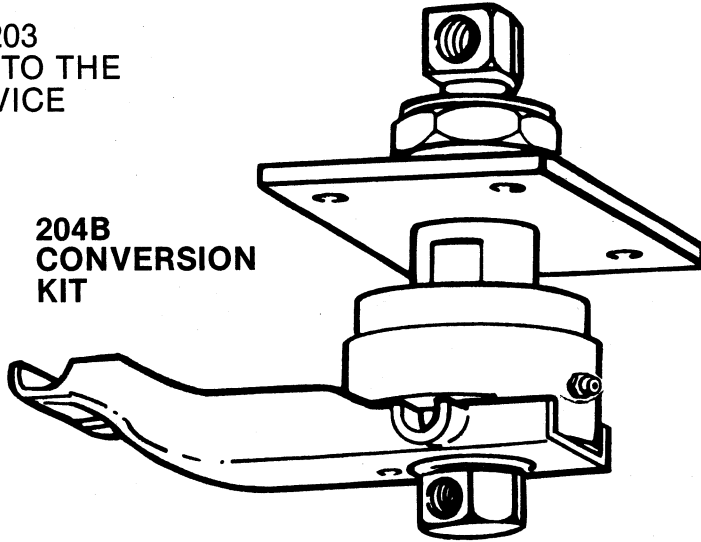

MODEL 203 TO 204 CONVERSION KIT

FOR CONVERTING MODEL 203
SEALED CARTRIDGE BOOM TO THE
NEW MODEL 204 EASY SERVICE
BOOM.

204B

Call
For
Price

204B
CONVERSION
KIT

DISCARD
OLD MODEL 203
CARTRIDGE,
FLANGE AND
HINGE PLATE
AS SHOWN