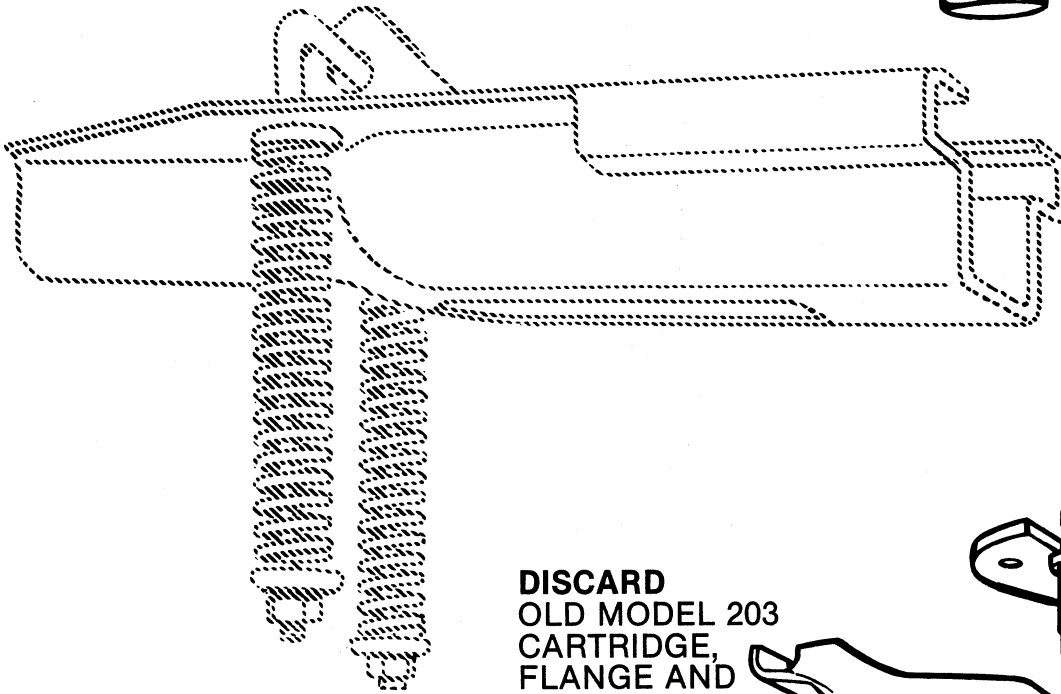

MODEL 203 TO 204 CONVERSION KIT

FOR CONVERTING MODEL 203
SEALED CARTRIDGE BOOM TO THE
NEW MODEL 204 EASY SERVICE
BOOM.

204B

Call
For
Price

204B
CONVERSION
KIT

DISCARD
OLD MODEL 203
CARTRIDGE,
FLANGE AND
HINGE PLATE
AS SHOWN